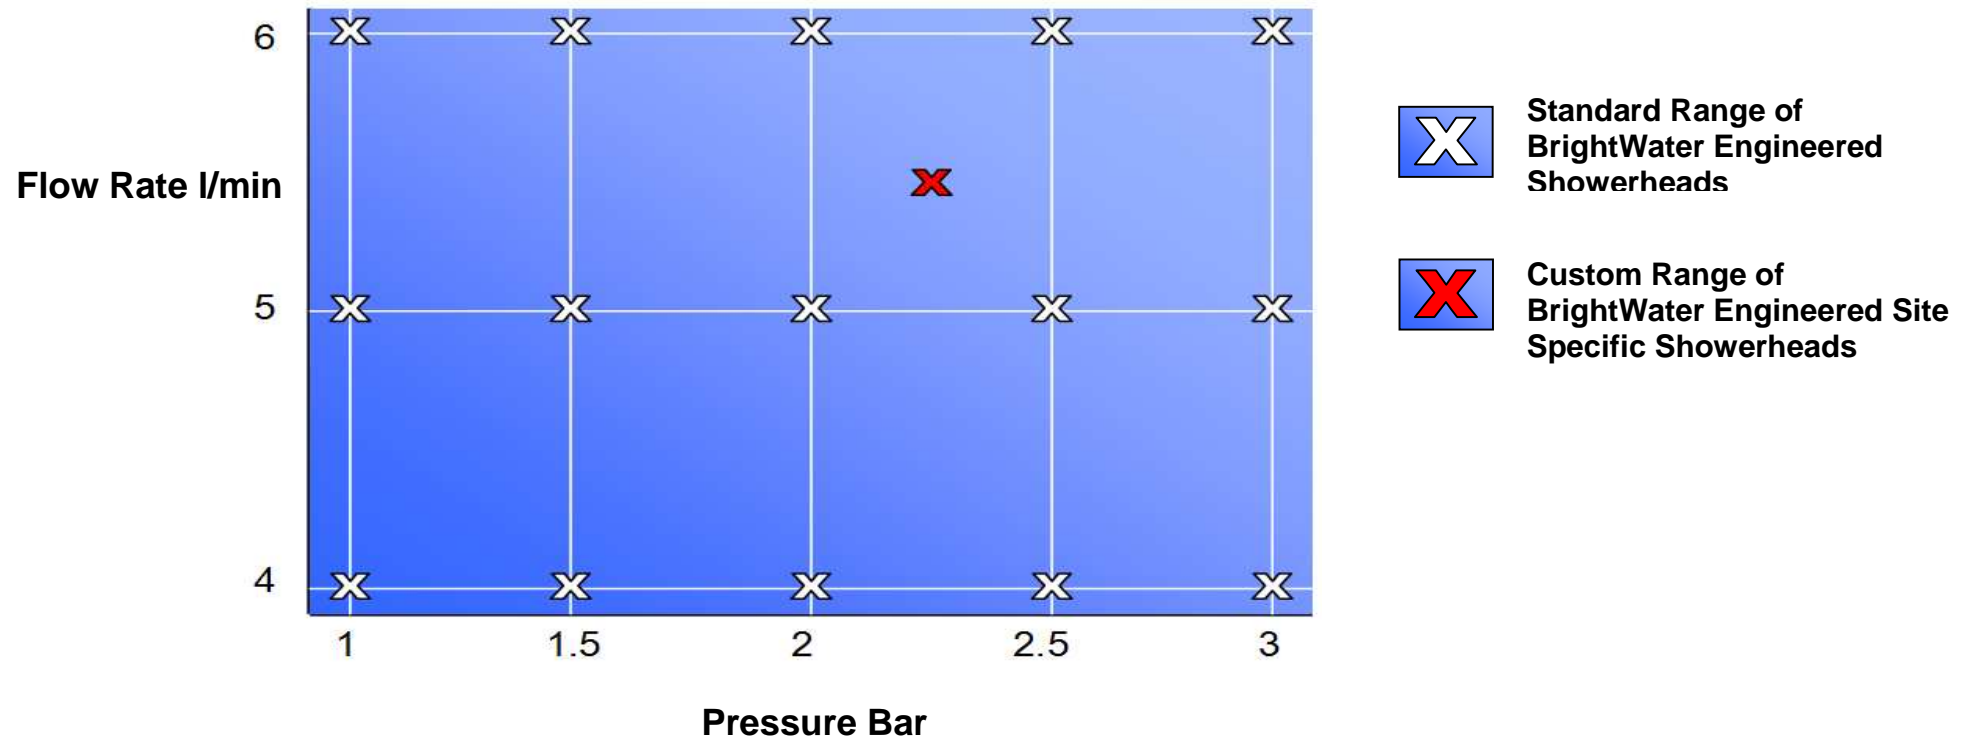

# BrightWater Vacuum Flow™ Showerheads

## Flow Rates

Chrome Fixed  
Elite Chrome Fixed  
Chrome Handheld

4 l/min = 3 star hotel showering

5 l/min = Luxury housing / health spa showering

6 l/min = Showers running at over 15 l/min